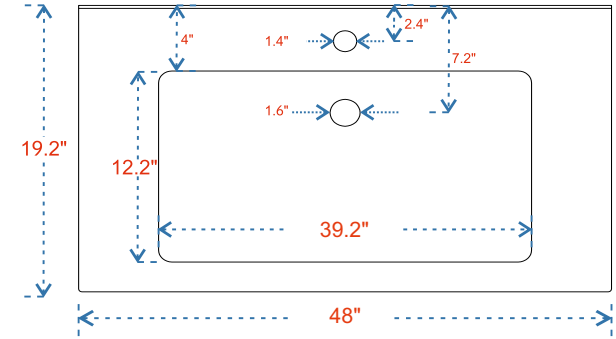

ELKE 48"

CABINET
47.6"x18.8"x20"

MIRROR
28"x48"

(PLAN)

(BACK)