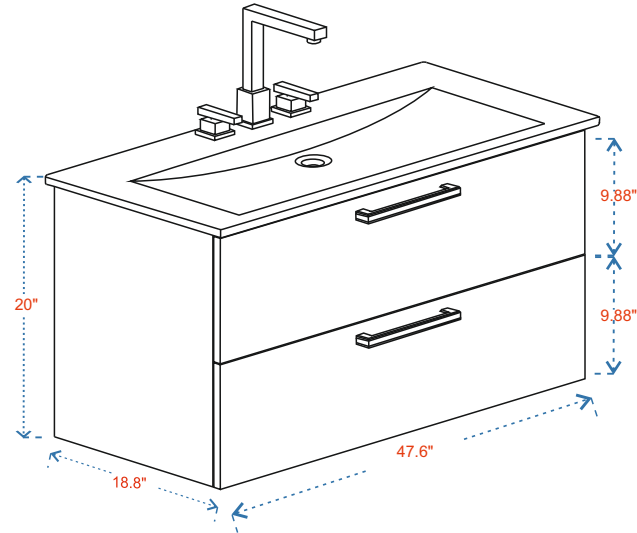

ELKE 48"

CABINET
47.6"x18.8"x20"

MIRROR
28"x48"

(PLAN)

(BACK)