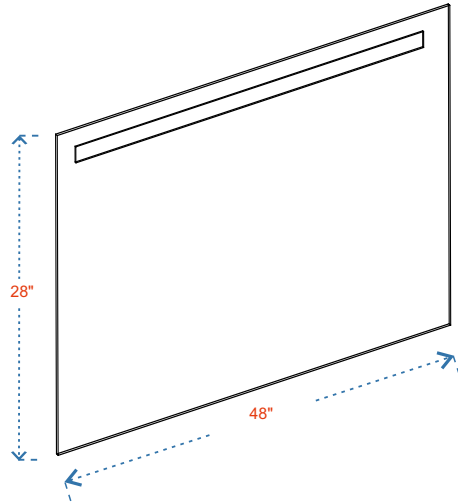

ELKE 48"

CABINET
47.6"x18.8"x20"

MIRROR
28"x48"

(PLAN)

(BACK)