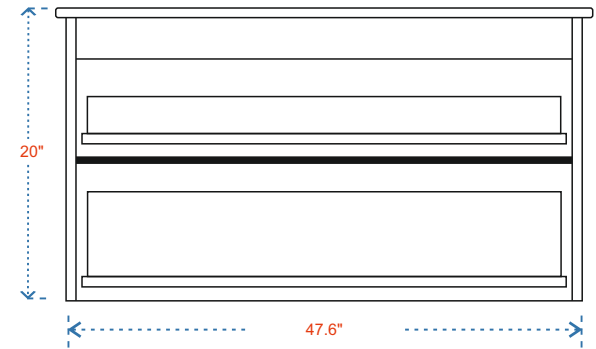

ELKE 48"

CABINET
47.6"x18.8"x20"

MIRROR
28"x48"

(PLAN)

(BACK)